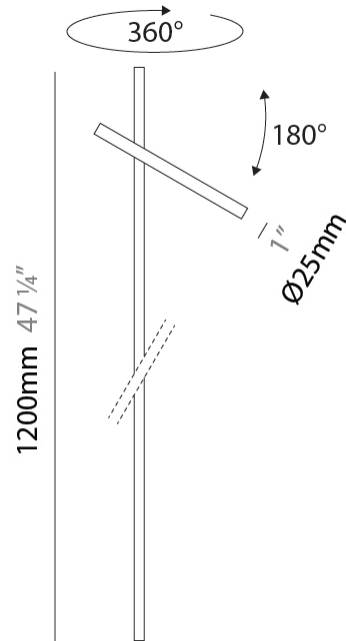

SHANGHAI POST

E9B243-

base number   Color   Finish
Temperature   Options

1. To build a product code in our configurator select the specify button on the base model # product page
2. To build a manual product code on this datasheet choose from the options listed below in blue font and add the suffix to the base model #

GENERAL

Series: Shanghai
Brand: Platek
Division: Exterior
Mounting Type: Post
Mounting Location: Above Ground
Subcategory: Bollard - Garden

PHYSICAL

Shape: Abstract
Diameter (mm): 25
Diameter (in): 1
Height (mm): 1200
Height (in): 47 1/4
Extension (mm): 350
Extension (in): 13 3/4
Light Distribution: Direct
Screws: No visible screws
Fixture Finish: ANT / BLK / BRZ / COR / FGR / GRY / RSB / WHI
Fixture Material: Aluminum

ELECTRICAL

Lamp Type: LED
Input Wattage (W): 7.3
Total Output Wattage (W): 6.4
Dimming: Non-Dimmable
Driver Included: No
Driver Location: Remote
Driver Type: Constant Voltage - Universal
Driver Class: Class 2
Input Voltage (V): 120 - 277
Output Voltage (V): 24
Upon Request: SC power - DPH0300024ST (Phase Dimming)

LED

Color Temperature (°K): 2700 / 3000
Max. Delivered Lumen (lm): 530
Nominal Lumen (lm): 700
CRI: >90 CRI
Lamp Life (hrs): 60000

OPTICAL

Optic°: 120

RATINGS AND CERTIFICATIONS

Certified By: Certified for North American Standards
IP rating: IP65
IK Rating: IK05